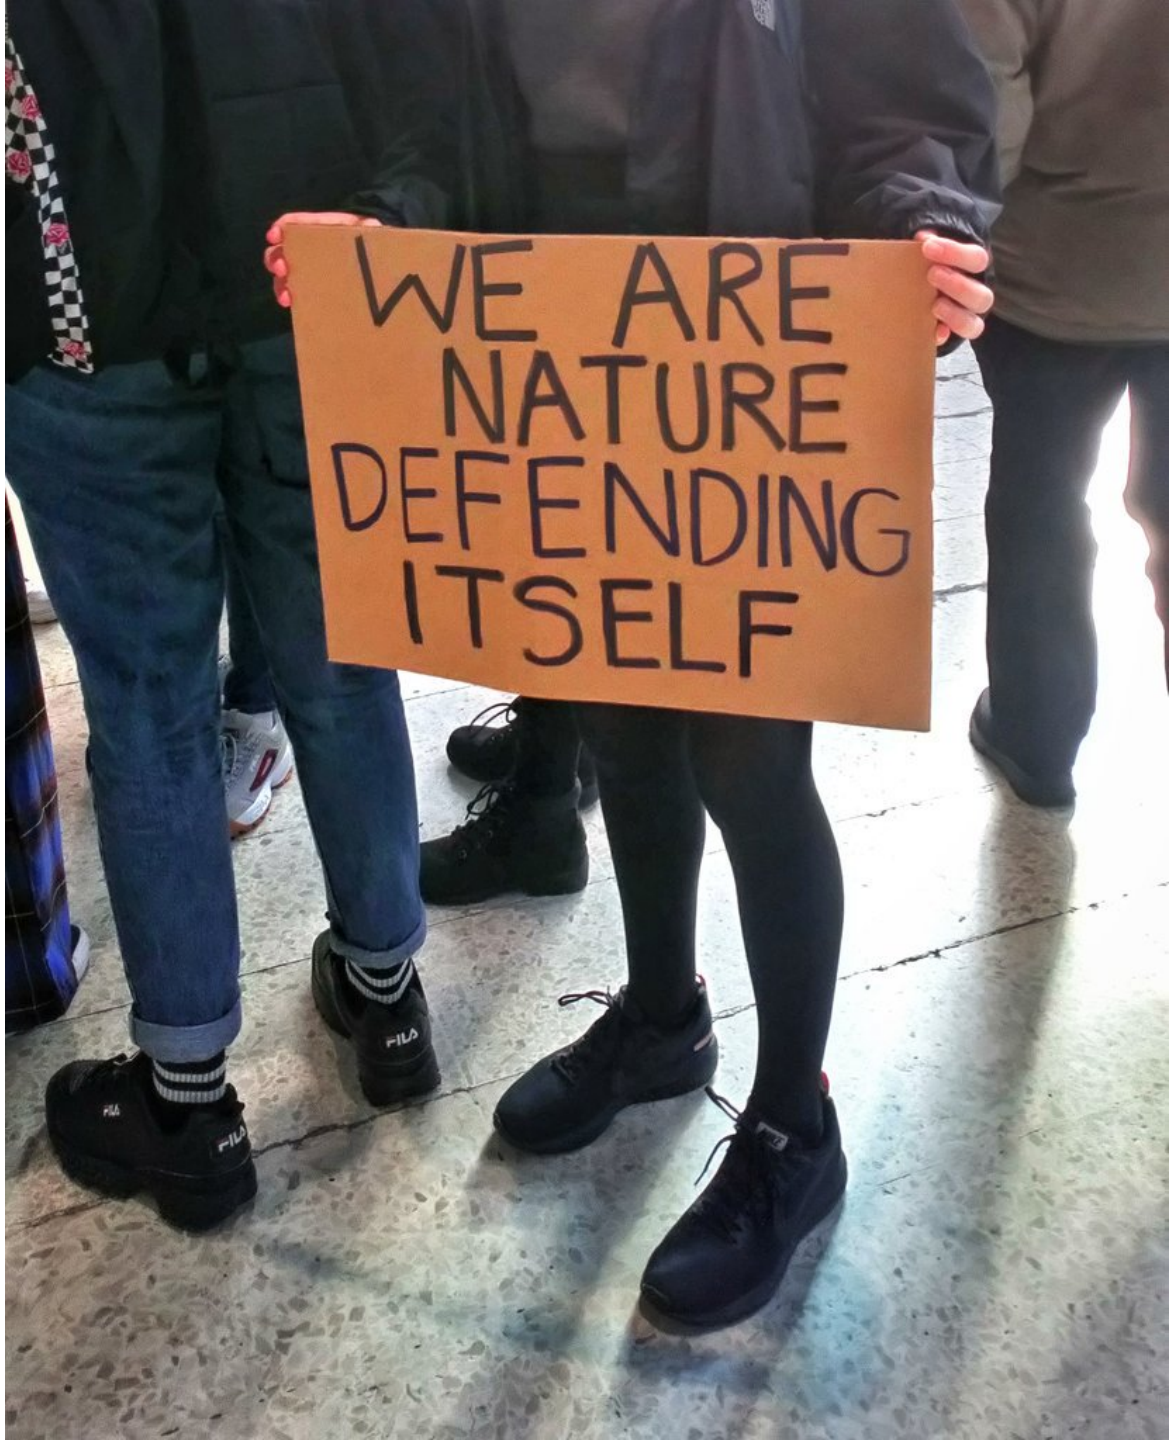

WE ARE
NATURE
DEFENDING
ITSELF